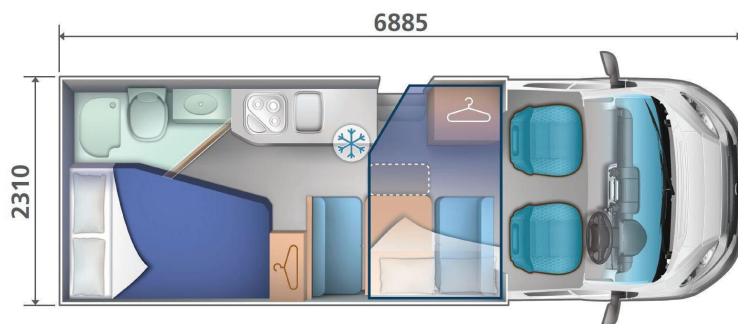

ASK ABOUT OUR FLEXIBLE FINANCE

2018 Roller Team AutoRoller 259

Berth: 

Available now from **£45,500.00**

The **Autoroller 259TL** boasts a spacious double dinette which is ideal for relaxing after a busy day and can easily convert into a large double bed in the evenings. There is also a **fixed double French bed** in the rear next to a large bathroom with separate shower and toilet.

There is a well-equipped galley kitchen and a **double dinette** to the front which seats **6 for dining**, has 4 belted travelling seats and can convert into a **double bed** in the evening.

Above the dinette you will find an **Electric drop-down double bed** which has plenty of head height and cargo nets for your peace of mind.

Specification

- Fiat Ducato 2.3L 130bhp Multi Jet Diesel
- Leatherette Upholstery
- Automatic gearbox
- 6 certified seats
- Electric Drop Down Bed
- Truma Gas & Electric heating system
- 3 burner gas hob with oven & grill
- Thetford 3-way fridge with freezer