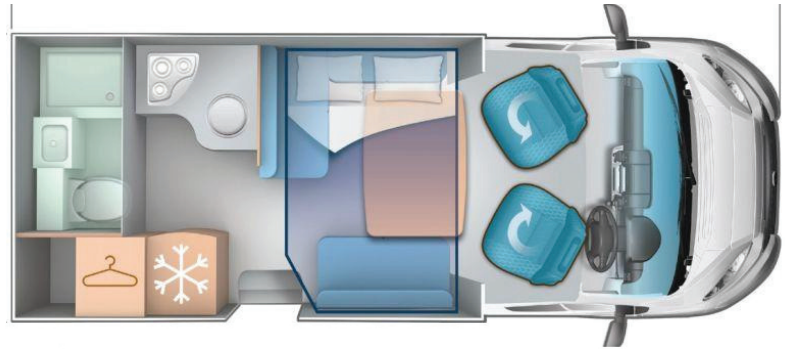

ASK ABOUT OUR FLEXIBLE FINANCE

2018 Roller Team T-Line 590

Berth: 

Available now from **£45,500.00**

The **T-Line 590** is the ideal vehicle for couples that enjoy **travelling in luxury** thanks to the **spacious lounge**, practical **L shaped Kitchen** and spacious **end washroom with wardrobe**.

Sleeping is in maximum comfort as the **electric elevating bed** can be positioned at any height. If friends or family are travelling too then the lounge easily converts into a large double bed and there are **4 belted seats** in total.

With a length of just **under 6 metres**, this compact vehicle is easy to manoeuvre and park with a **generous 700kg payload**.

Specification

- Fiat Ducato 2.3L 130bhp Multi Jet Diesel
- Leatherette Upholstery
- Automatic gearbox
- 4 certified seats
- Electric Drop Down Bed
- Truma Gas & Electric heating system
- 3 burner gas hob with oven & grill
- Thetford 3-way fridge with freezer